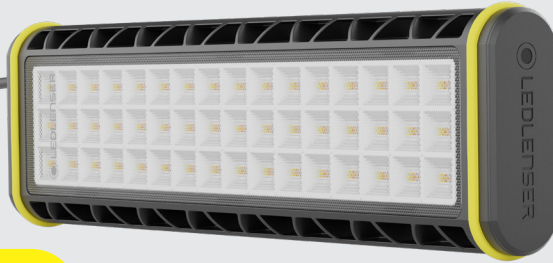

Technical details

IDEAL FOR:

AF4R WORK

Item No. 502910

COMPACT, BRIGHT AND VERSATILE

- > Compact floodlight with 5 brightness levels and 5-step tunable white light (CRI \geq 80)
- > Dust and waterproof (IP67)
- > Robust aluminium housing
- > Bluetooth[®] ready⁴, separately available Bluetooth[®] controller
- > Flexible mounting options
- > 2000-200 lumen¹

Technical details

DUST AND WATERPROOF **IP67** 

MULTI-CONCENTRATED
LIGHT

REDUCED PERIPHERAL
GLARE

HYBRID
POWER

TUNABLE WHITE
3000 - 6500 K

AT10C WORK

Item No. 502916

MAINS-OPERATED TASK LIGHT

Technical details

- > Extremely bright with 5 brightness levels and 5-step tunable white light (CRI \geq 80)
- > Flexible mounting via hook and loop fastener and M10 threads for tripod or wall mounting
- > Dust and waterproof (IP67)
- > Bluetooth[®] ready⁴, separately available Bluetooth[®] controller
- > Robust aluminium housing
- > 5000-500 lumen¹

- > Extremely bright floodlight with 5 brightness levels and 5-step tunable white light (CRI \geq 80)
- > Dust and waterproof (IP67)
- > Flexible mounting options
- > Bluetooth[®] ready⁴, separately available Bluetooth[®] controller
- > Robust aluminium housing
- > 8000-850 lumen¹