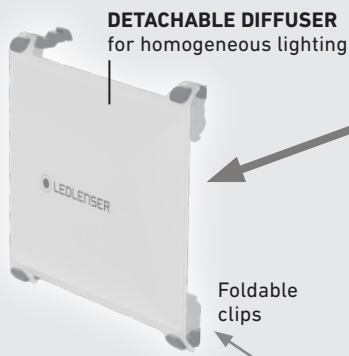

POWERFUL AND VERSATILE – Hybrid Power Meets Tunable Light

AF8R WORK

Item No. 502911

 4000-500 lm¹
 1,5-14 h¹

The Ledlenser AF8R Work is our mid-size Area Light for plumbers, HVAC installers, civil engineers, construction workers and painters. It comes with Hybrid Power and Multi-Concentrated Light and makes for reliable and powerful illumination – ideal for large construction sites.

 **DUST AND WATERPROOF**

-  **MULTI-CONCENTRATED LIGHT**
for highest light quality and efficiency
-  **REDUCED PERIPHERAL GLARE**
Less glaring at work

35%
HIGHER
ILLUMINANCE*

IDEAL FOR:

**NON-SLIP
SHOCK PROTECTION**