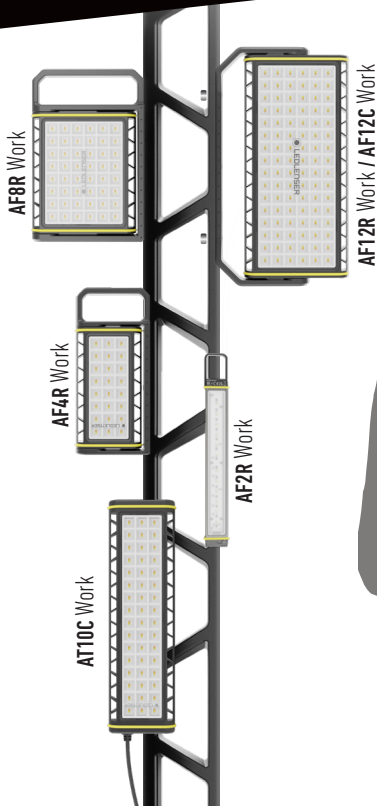

GUARANTEED QUALITY

- › Robust and reliable lights for daily work
- › 24 stress tests during design and development ensure performance and durability
- › All products backed by world class customer service

GERMAN ENGINEERING
& DESIGN

7 YEAR WARRANTY²

SIZE COMPARISON

Our new Area Lights at a glance – from the smallest model, our AF2R Work, to the largest floodlights, the AF12R Work and AF12C Work.