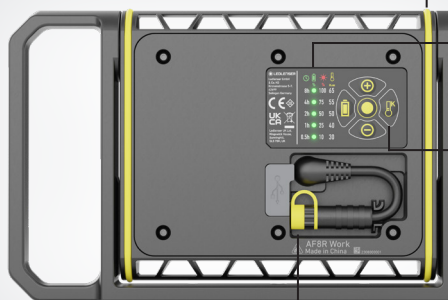

**NON-SLIP
SHOCK PROTECTION**

**STATUS INDICATOR LEDS,
5 BRIGHTNESS LEVELS**
(CRI ≥ 80)

**TUNABLE WHITE
3000 - 6500 K**
Adjustable color
temperature for
various applications

ROBUST ALUMINIUM HOUSING

**FOLD-OUT STAND, HOLE
FOR TRIPOD, MAGNET
FOR FLEXIBLE MOUNTING**

BLUETOOTH®³ READY⁴
separately available
Bluetooth®³ controller

HYBRID POWER
Battery and
mains operation

Technical
details