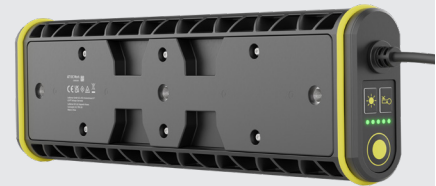

Technical details

DUST AND WATERPROOF **IP67** 

MULTI-CONCENTRATED
LIGHT

REDUCED PERIPHERAL
GLARE

HYBRID
POWER

TUNABLE WHITE
3000 - 6500 K

AT10C WORK

Item No. 502916

MAINS-OPERATED TASK LIGHT

Technical details

- > Extremely bright with 5 brightness levels and 5-step tunable white light (CRI \geq 80)
- > Flexible mounting via hook and loop fastener and M10 threads for tripod or wall mounting
- > Dust and waterproof (IP67)
- > Bluetooth[®] ready⁴, separately available Bluetooth[®] controller
- > Robust aluminium housing
- > 5000-500 lumen¹

DUST AND WATERPROOF IP67

MULTI-CONCENTRATED LIGHT

REDUCED PERIPHERAL GLARE

TUNABLE WHITE 3000 - 6500 K

AF12R WORK

Item No. 502913

MAXIMUM BRIGHTNESS TO GET THE JOB DONE

Technical details
AF12R Work

- > Extremely bright floodlight with 5 brightness levels and 5-step tunable white light (CRI \geq 80)
- > Dust and waterproof (IP67)
- > Flexible mounting options
- > Bluetooth[®] ready⁴, separately available Bluetooth[®] controller
- > Robust aluminium housing
- > 8000-850 lumen¹