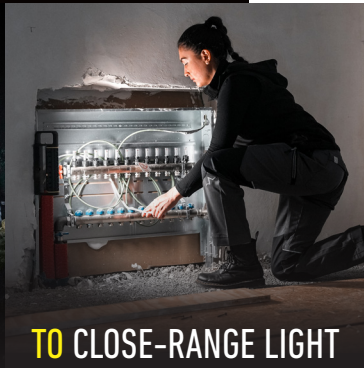

TO CLOSE-RANGE LIGHT